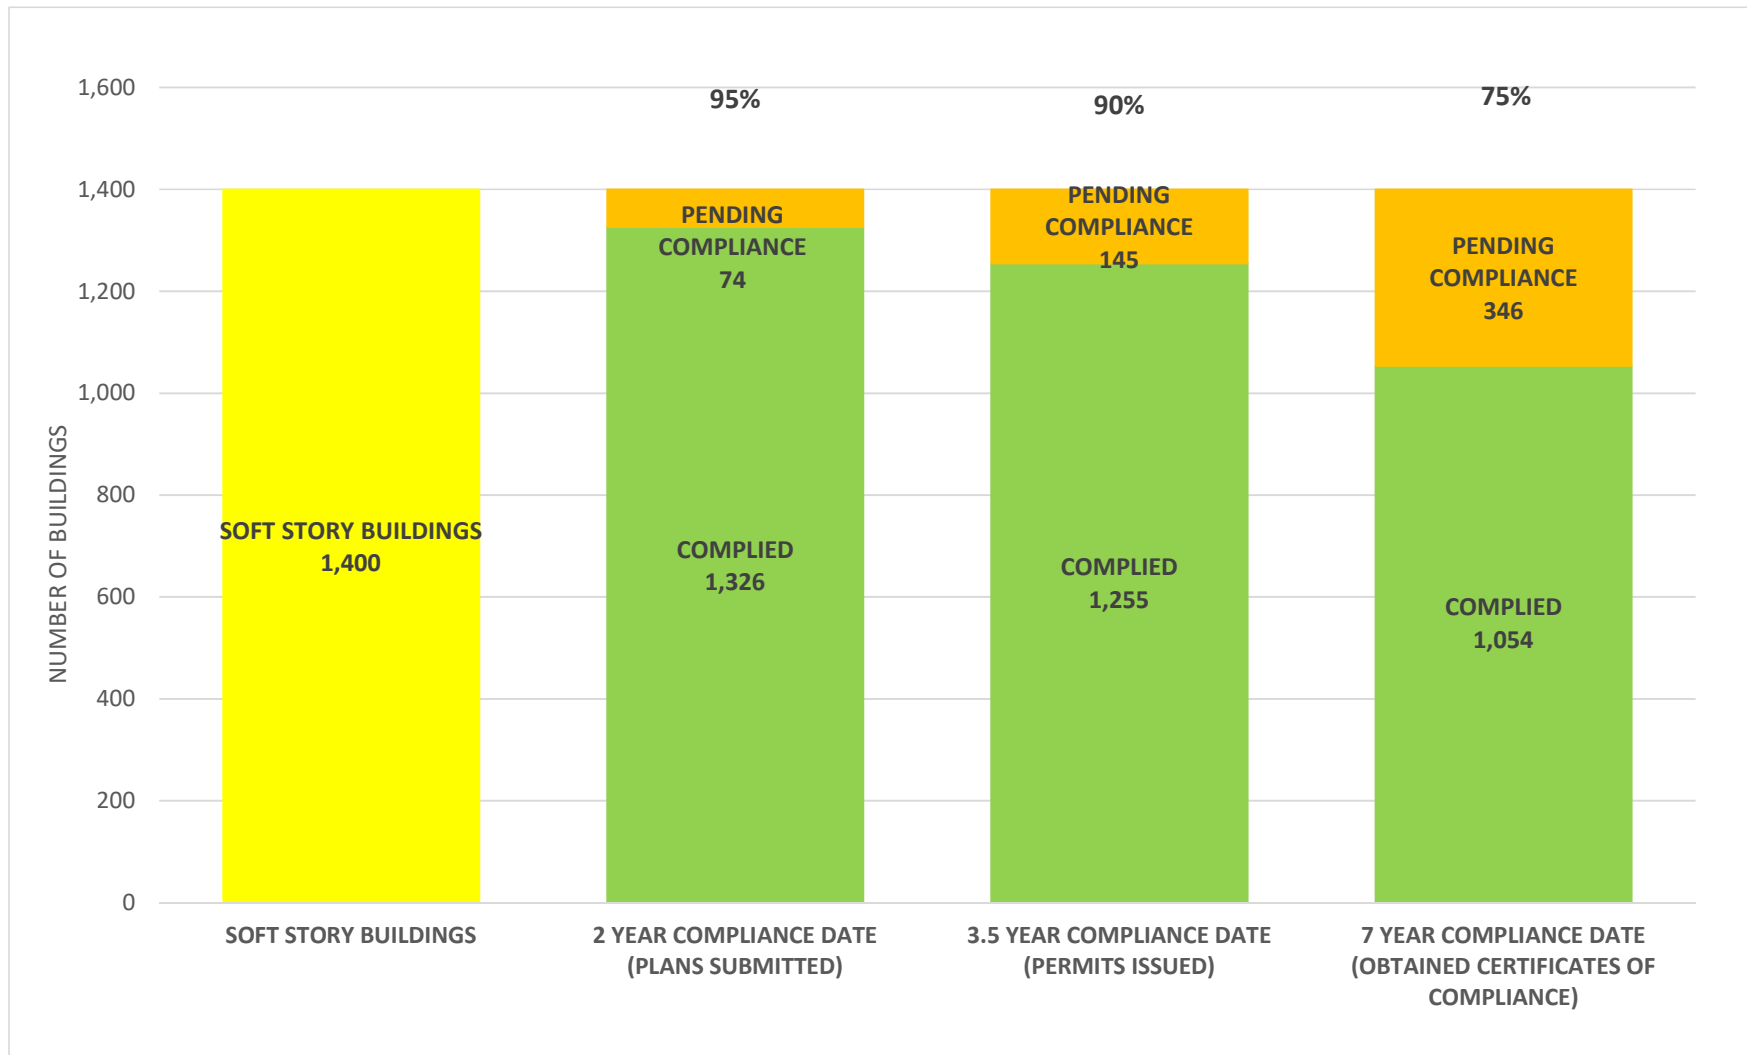

SOFT STORY RETROFIT PROGRAM STATUS AS OF February 1, 2024

SOFT STORY RETROFIT PROGRAM STATUS FOR CD 1 AS OF February 1, 2024

SOFT STORY RETROFIT PROGRAM STATUS FOR CD 2 AS OF February 1, 2024

SOFT STORY RETROFIT PROGRAM STATUS FOR CD 3 AS OF February 1, 2024