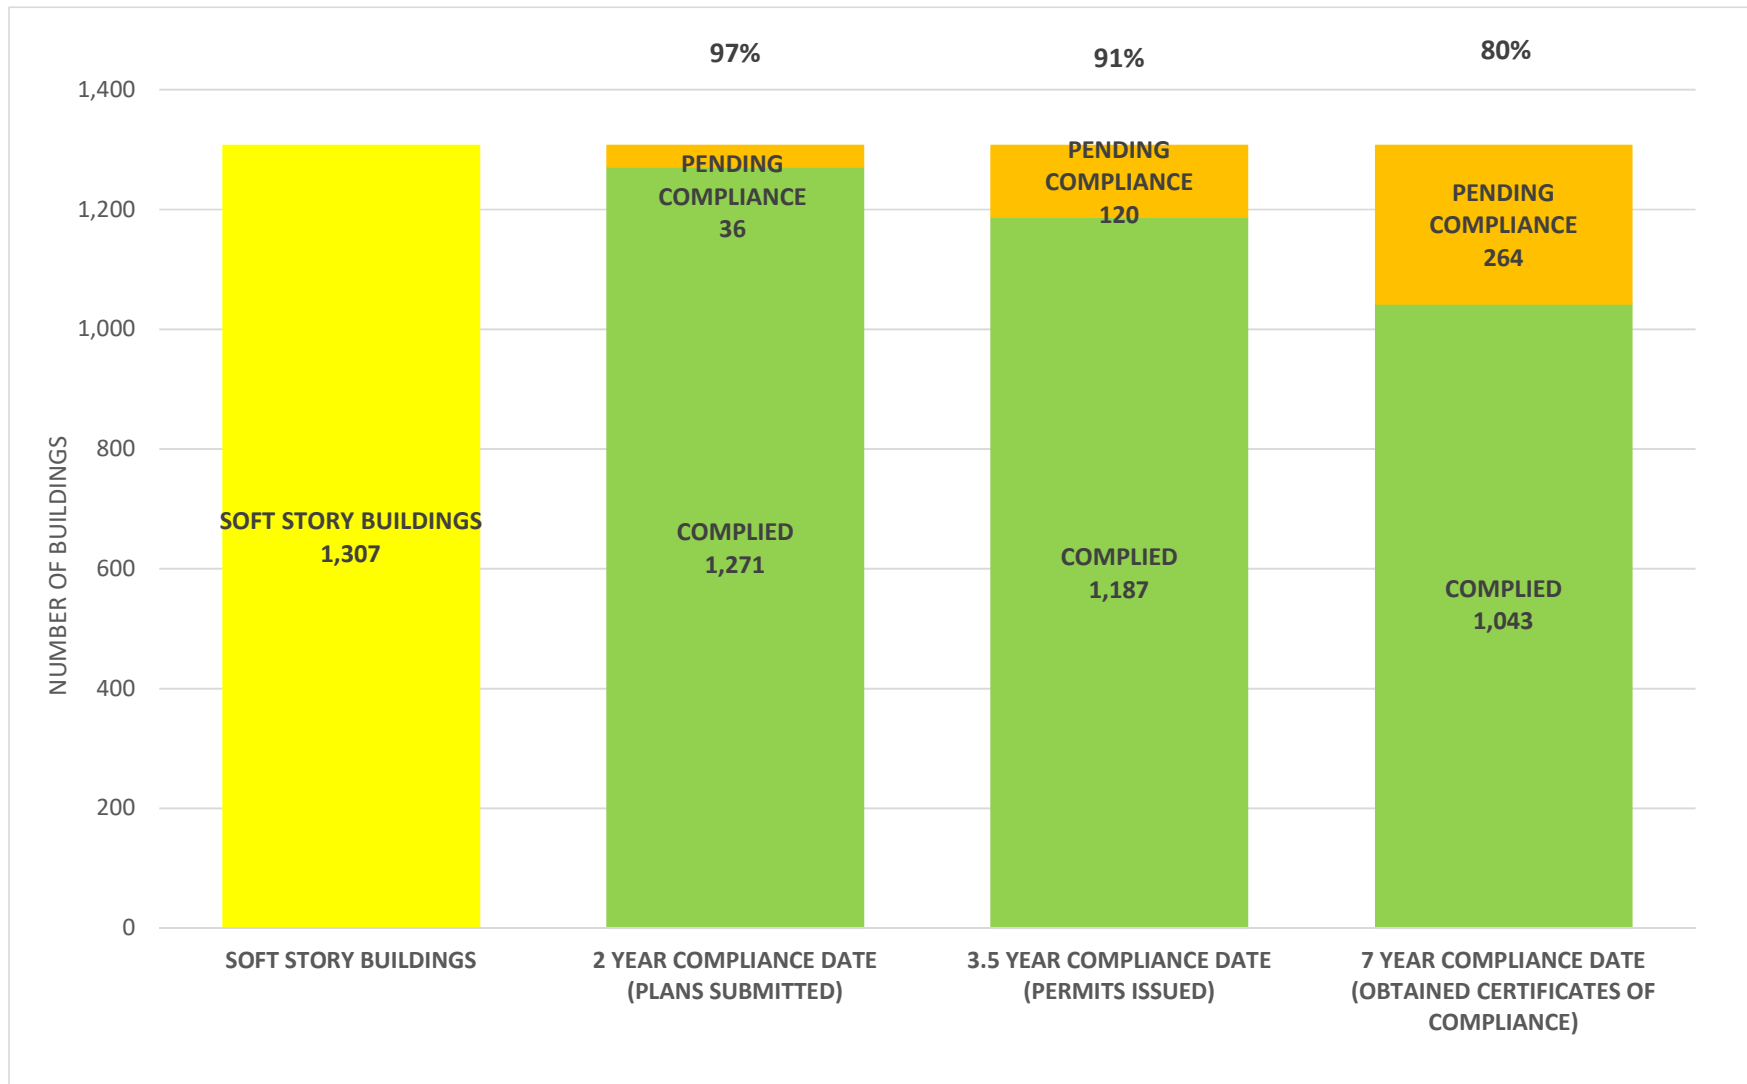

SOFT STORY RETROFIT PROGRAM STATUS AS OF February 1, 2024

SOFT STORY RETROFIT PROGRAM STATUS FOR CD 1 AS OF February 1, 2024

SOFT STORY RETROFIT PROGRAM STATUS FOR CD 2 AS OF February 1, 2024

SOFT STORY RETROFIT PROGRAM STATUS FOR CD 3 AS OF February 1, 2024

SOFT STORY RETROFIT PROGRAM STATUS FOR CD 4 AS OF February 1, 2024

SOFT STORY RETROFIT PROGRAM STATUS FOR CD 5 AS OF February 1, 2024

SOFT STORY RETROFIT PROGRAM STATUS FOR CD 6 AS OF February 1, 2024

SOFT STORY RETROFIT PROGRAM STATUS FOR CD 7 AS OF February 1, 2024

SOFT STORY RETROFIT PROGRAM STATUS FOR CD 12 AS OF February 1, 2024

SOFT STORY RETROFIT PROGRAM STATUS FOR CD 13 AS OF February 1, 2024

SOFT STORY RETROFIT PROGRAM STATUS FOR CD 14 AS OF February 1, 2024