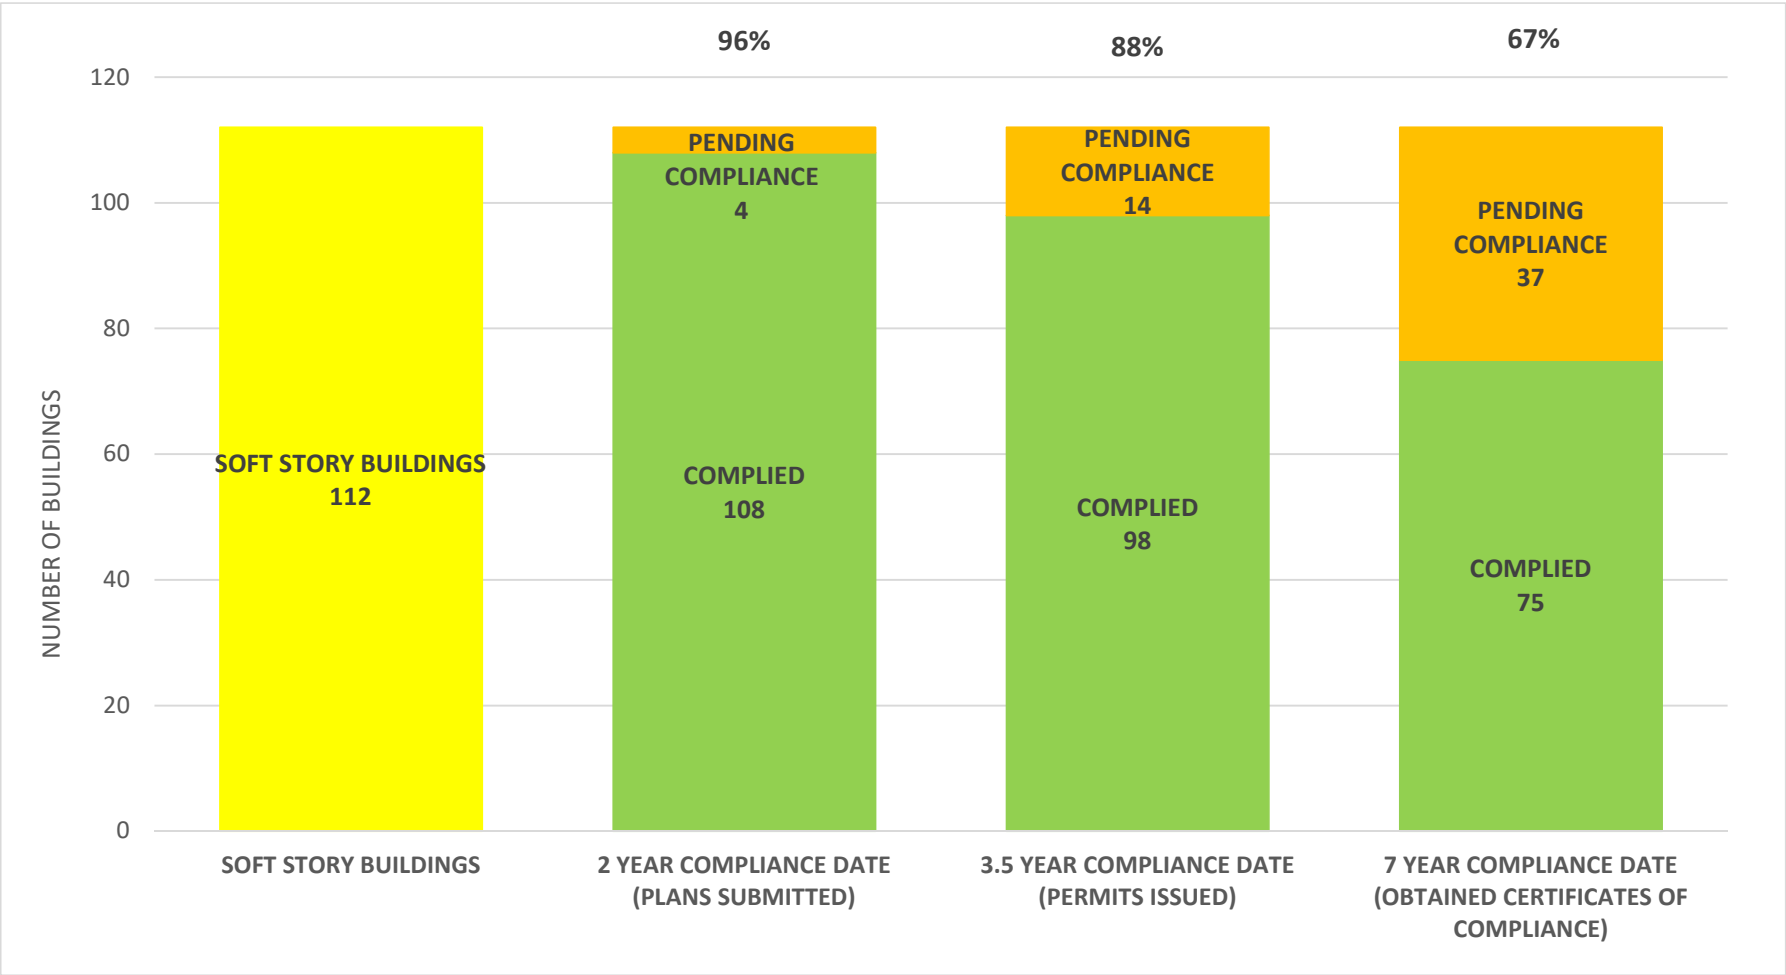

SOFT STORY RETROFIT PROGRAM STATUS FOR CD 9 AS OF February 1, 2024