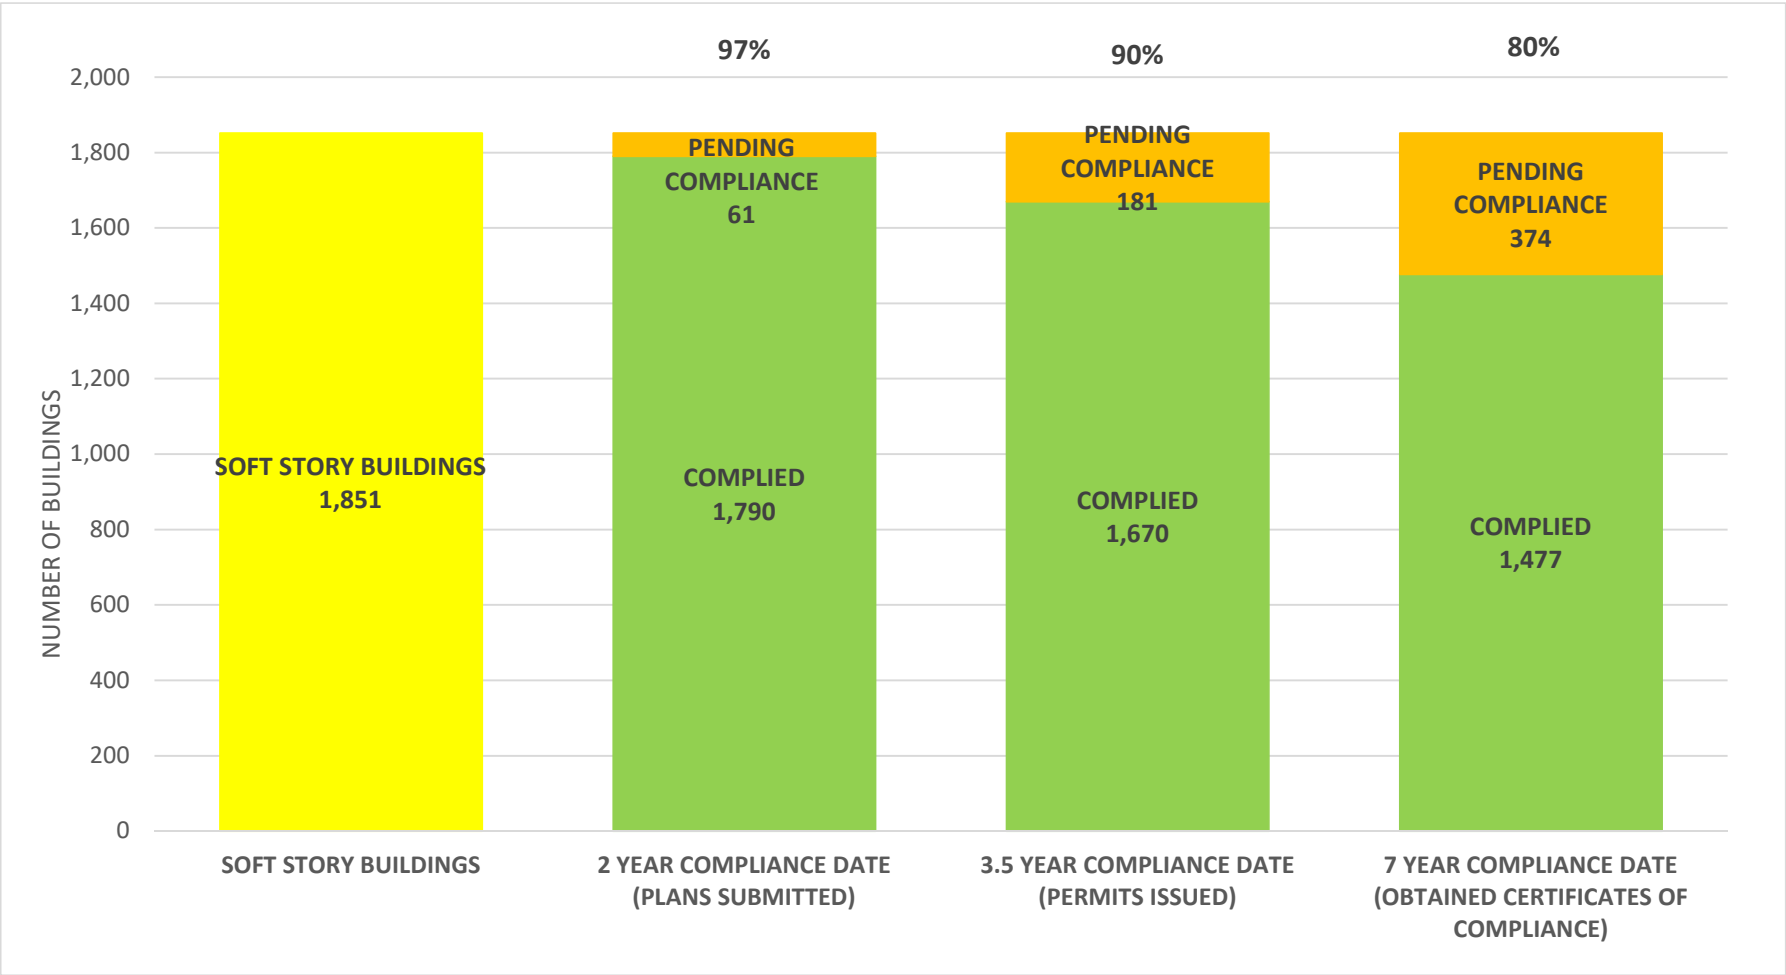

SOFT STORY RETROFIT PROGRAM STATUS AS OF February 1, 2024

SOFT STORY RETROFIT PROGRAM STATUS FOR CD 1 AS OF February 1, 2024

SOFT STORY RETROFIT PROGRAM STATUS FOR CD 2 AS OF February 1, 2024

SOFT STORY RETROFIT PROGRAM STATUS FOR CD 3 AS OF February 1, 2024

SOFT STORY RETROFIT PROGRAM STATUS FOR CD 4 AS OF February 1, 2024

SOFT STORY RETROFIT PROGRAM STATUS FOR CD 5 AS OF February 1, 2024

SOFT STORY RETROFIT PROGRAM STATUS FOR CD 6 AS OF February 1, 2024

SOFT STORY RETROFIT PROGRAM STATUS FOR CD 7 AS OF February 1, 2024

SOFT STORY RETROFIT PROGRAM STATUS FOR CD 12 AS OF February 1, 2024

SOFT STORY RETROFIT PROGRAM STATUS FOR CD 13 AS OF February 1, 2024

SOFT STORY RETROFIT PROGRAM STATUS FOR CD 14 AS OF February 1, 2024