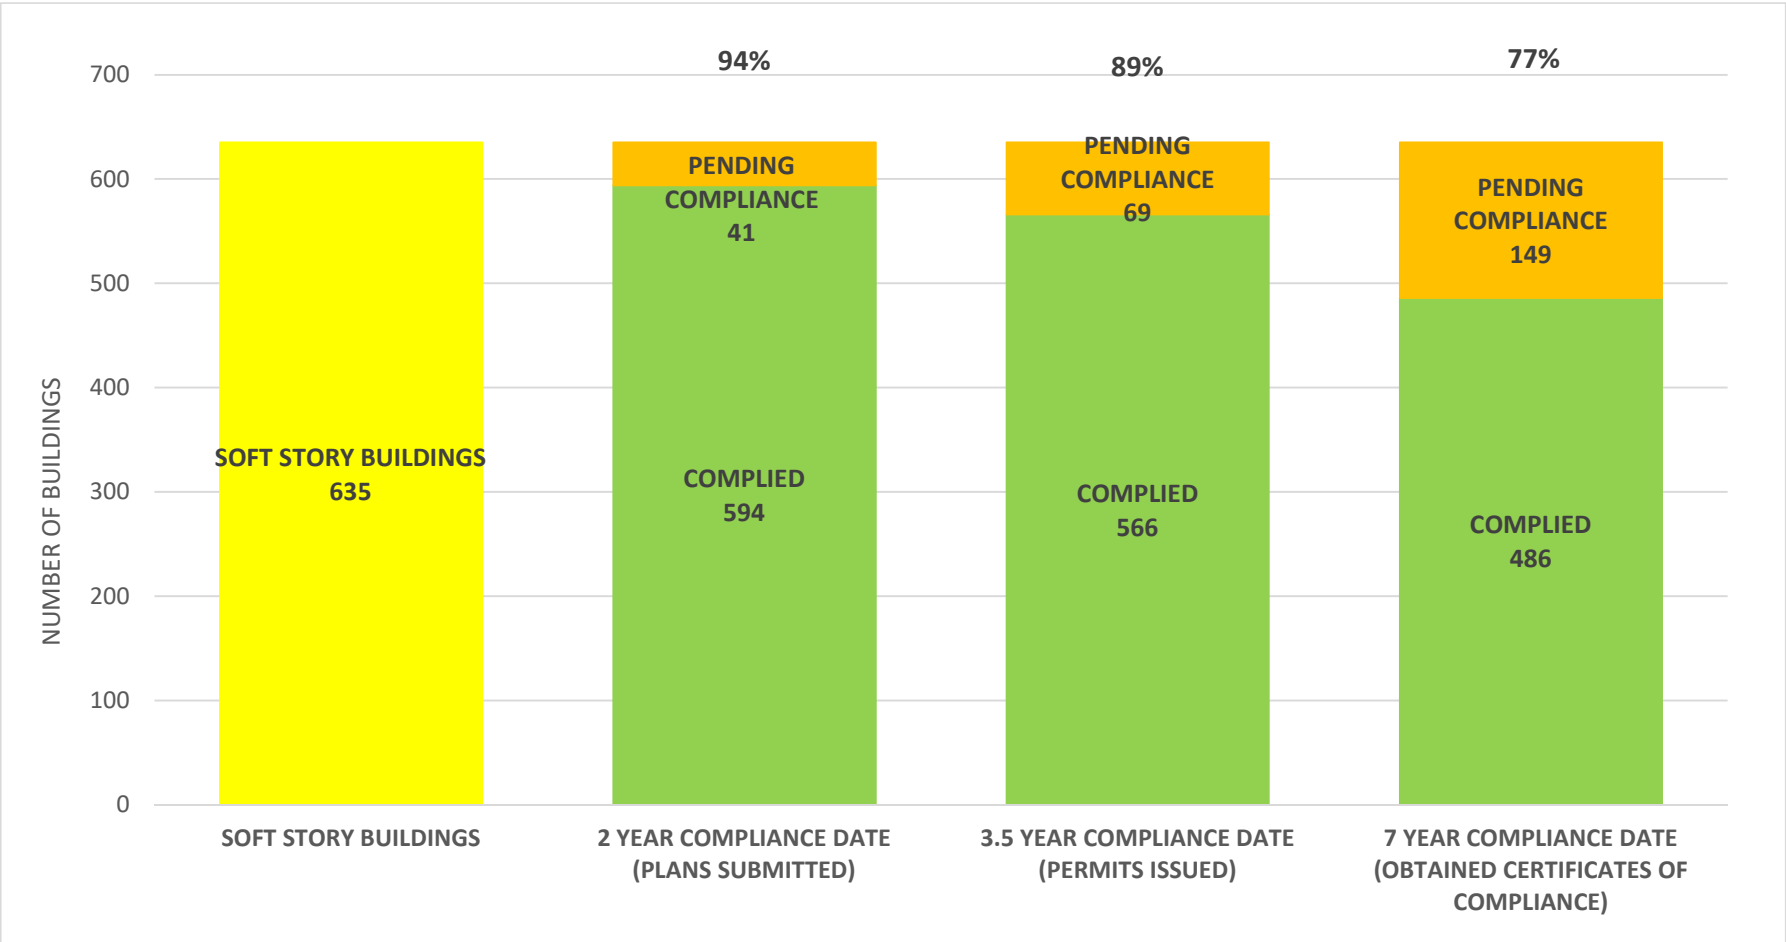

SOFT STORY RETROFIT PROGRAM STATUS FOR CD 6 AS OF February 1, 2024