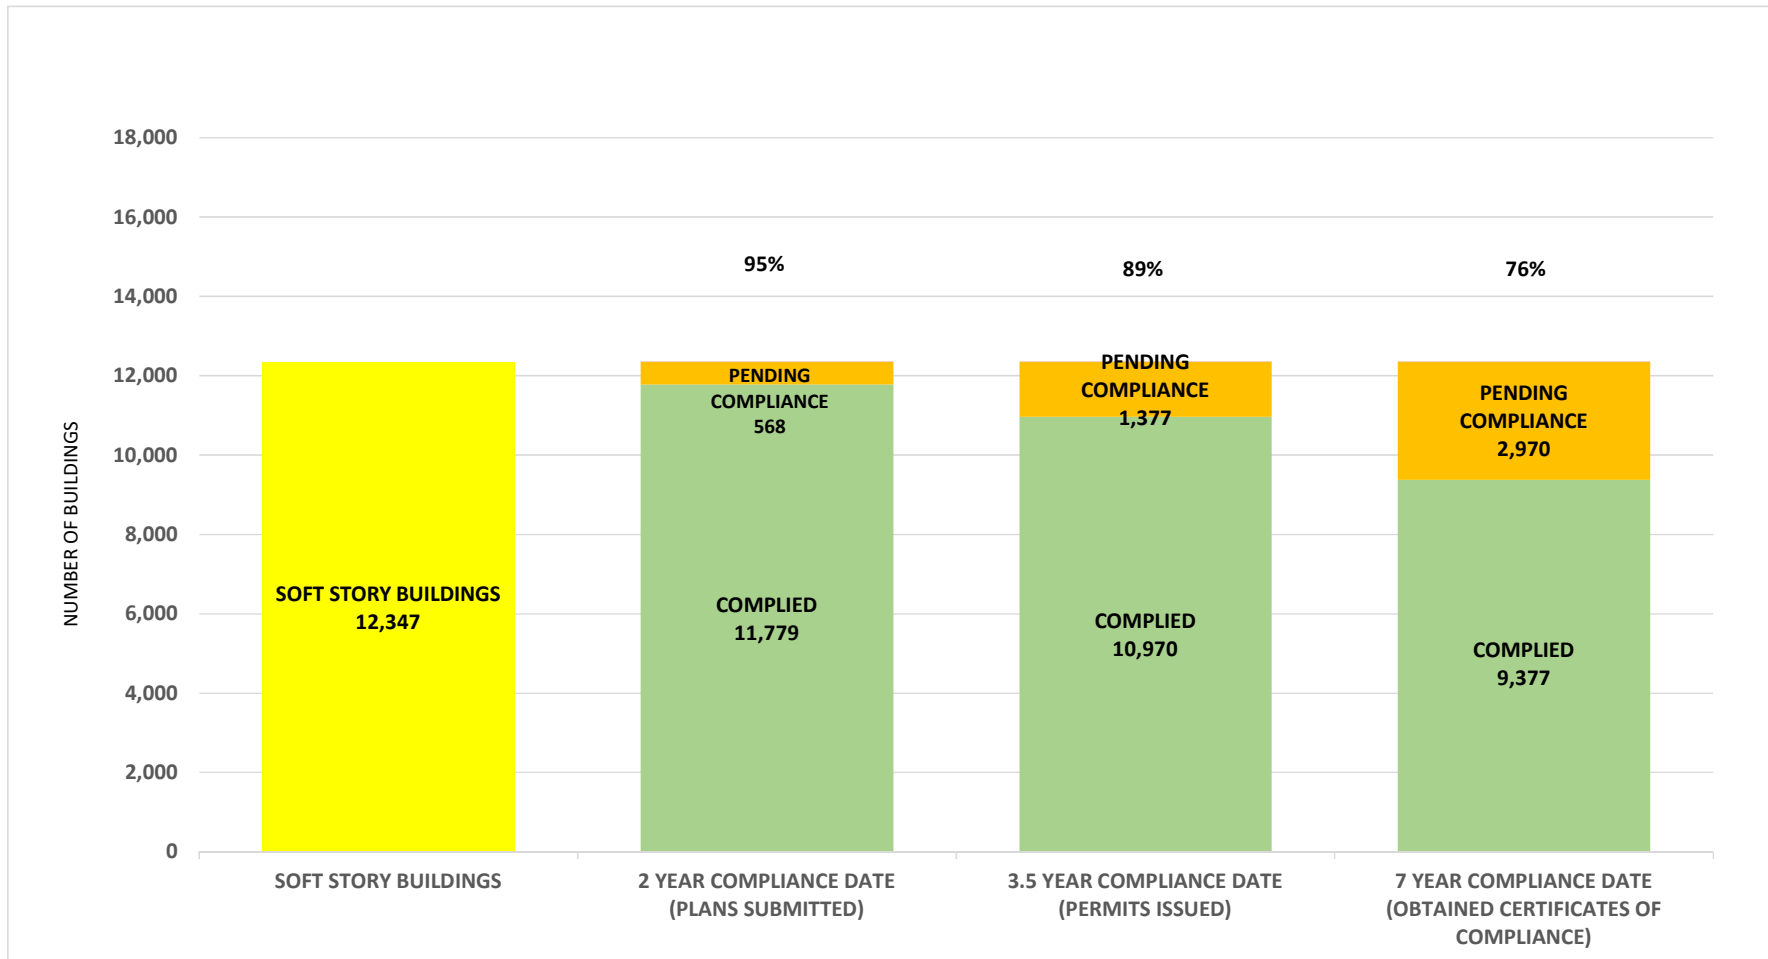

SOFT STORY RETROFIT PROGRAM STATUS AS OF February 1, 2024

SOFT STORY RETROFIT PROGRAM STATUS FOR CD 1 AS OF February 1, 2024

SOFT STORY RETROFIT PROGRAM STATUS FOR CD 2 AS OF February 1, 2024

SOFT STORY RETROFIT PROGRAM STATUS FOR CD 3 AS OF February 1, 2024