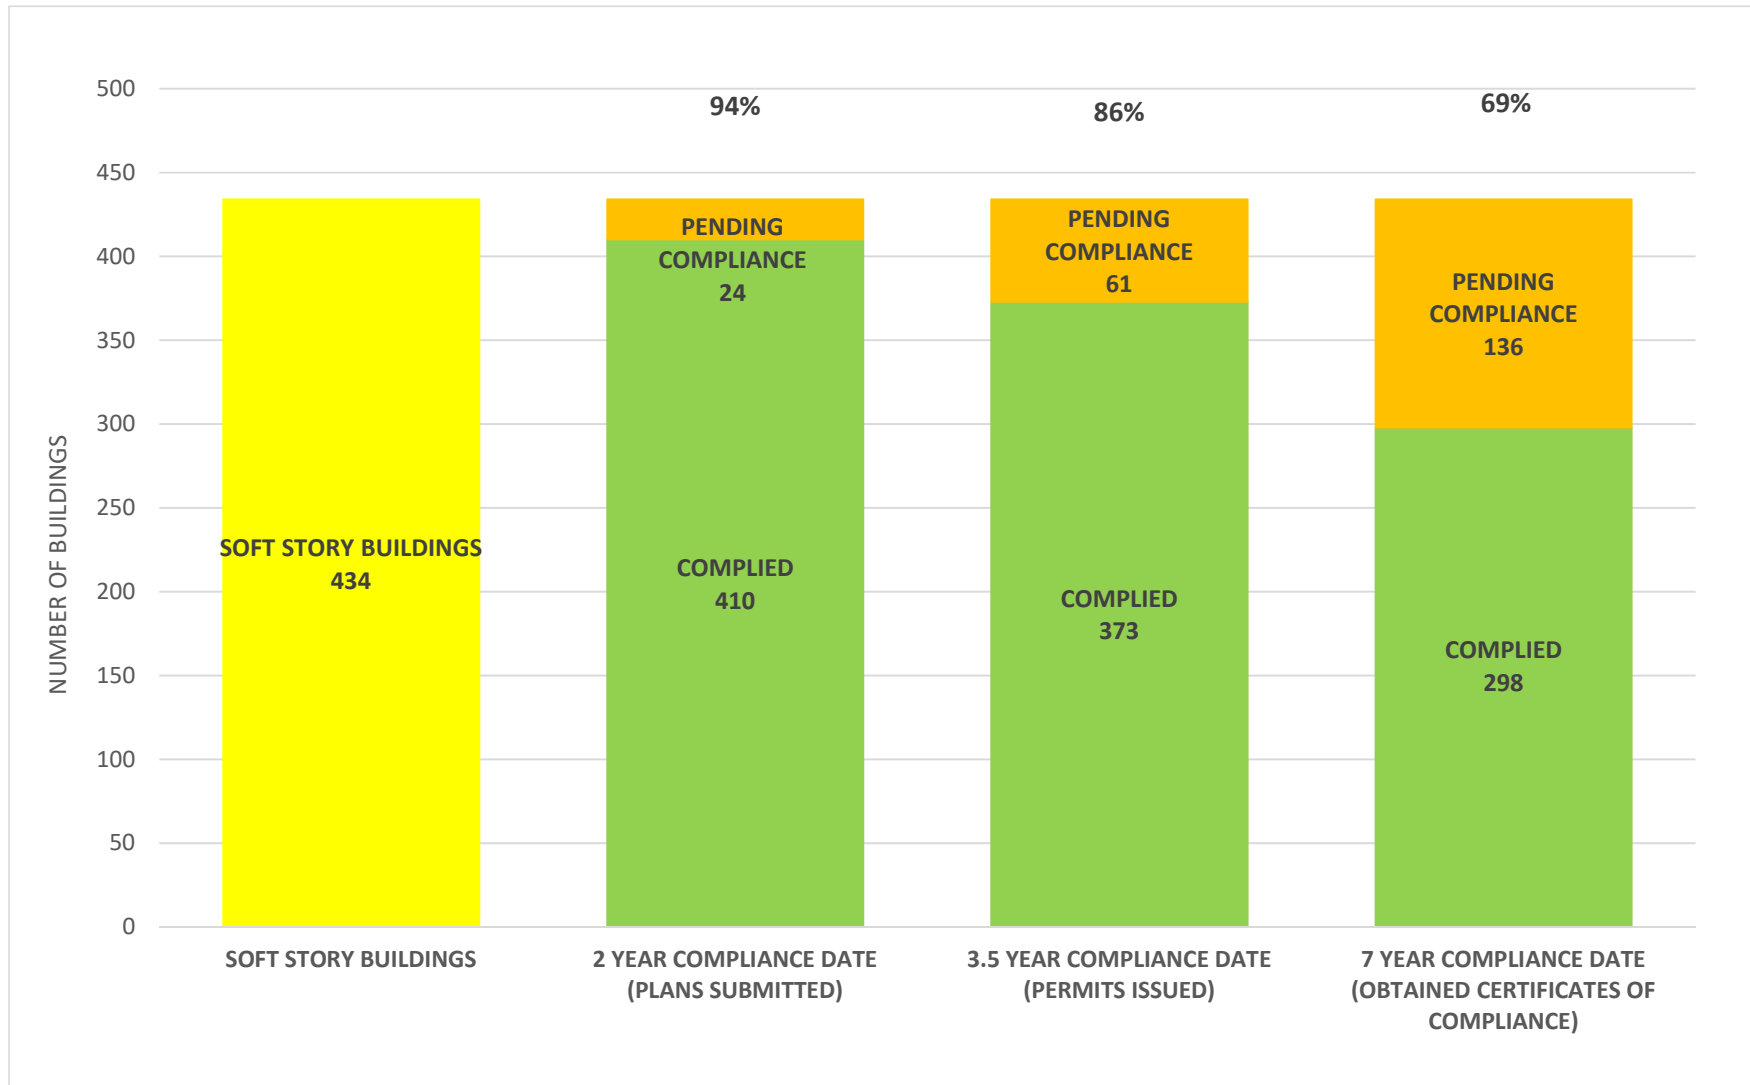

SOFT STORY RETROFIT PROGRAM STATUS FOR CD 8 AS OF February 1, 2024