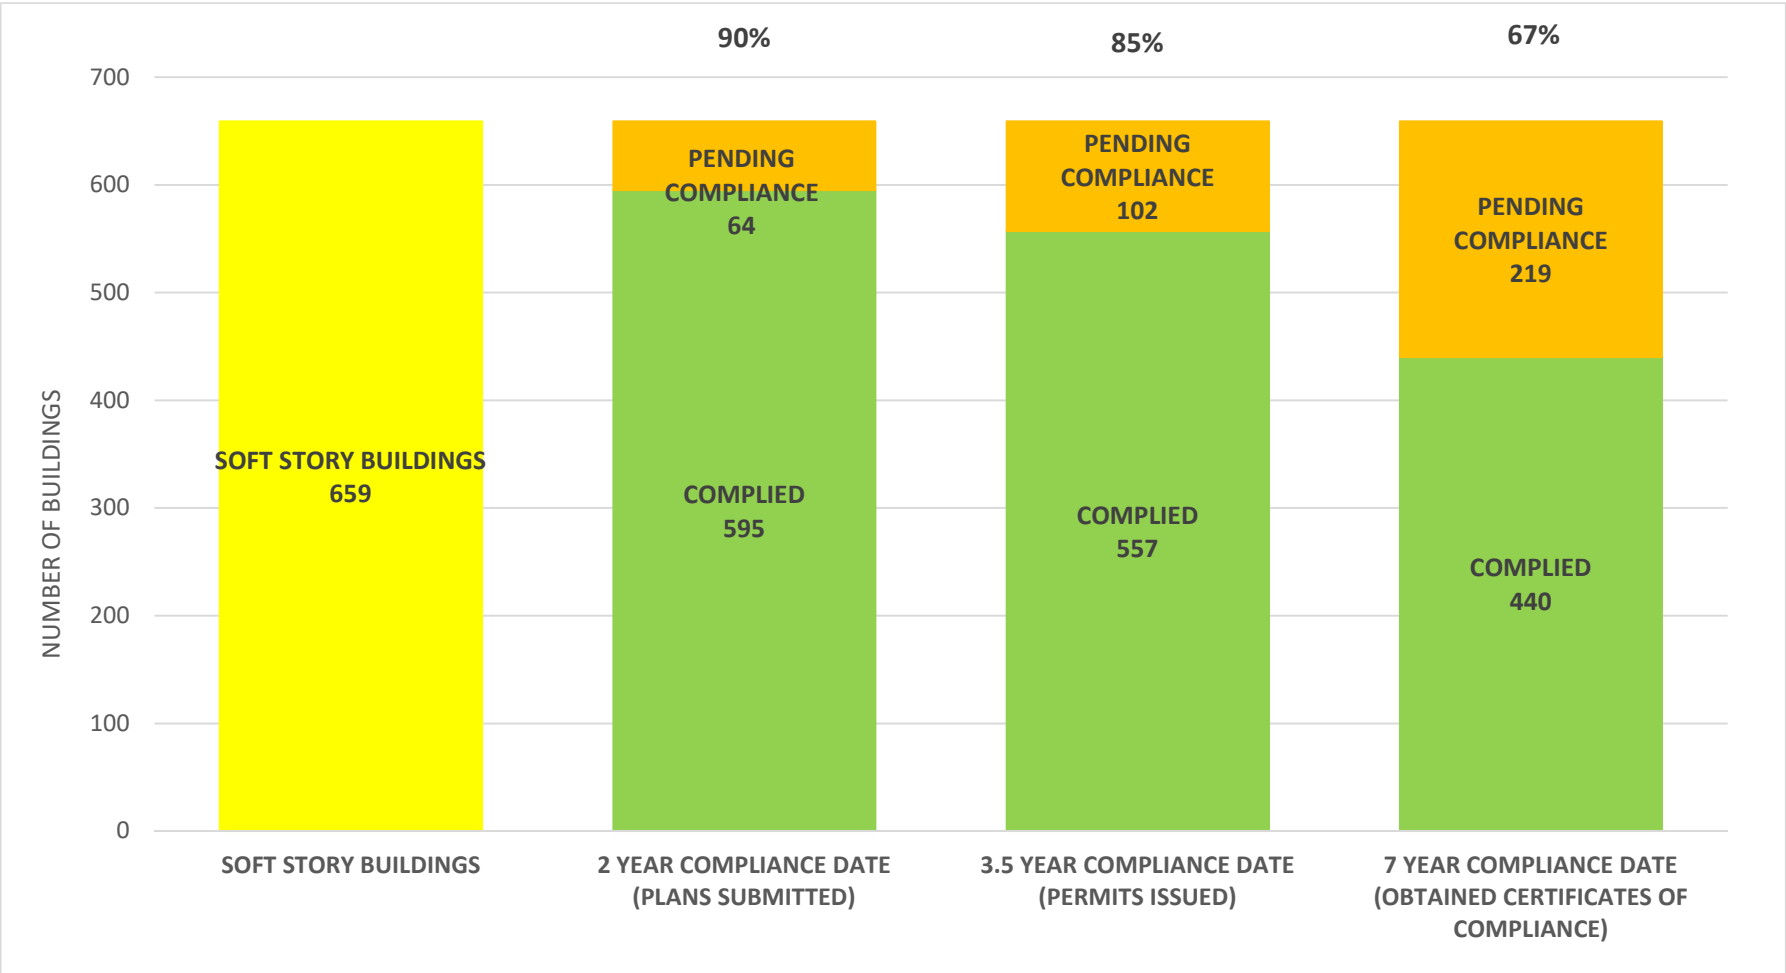

SOFT STORY RETROFIT PROGRAM STATUS AS OF February 1, 2024

SOFT STORY RETROFIT PROGRAM STATUS FOR CD 1 AS OF February 1, 2024

SOFT STORY RETROFIT PROGRAM STATUS FOR CD 2 AS OF February 1, 2024

SOFT STORY RETROFIT PROGRAM STATUS FOR CD 3 AS OF February 1, 2024