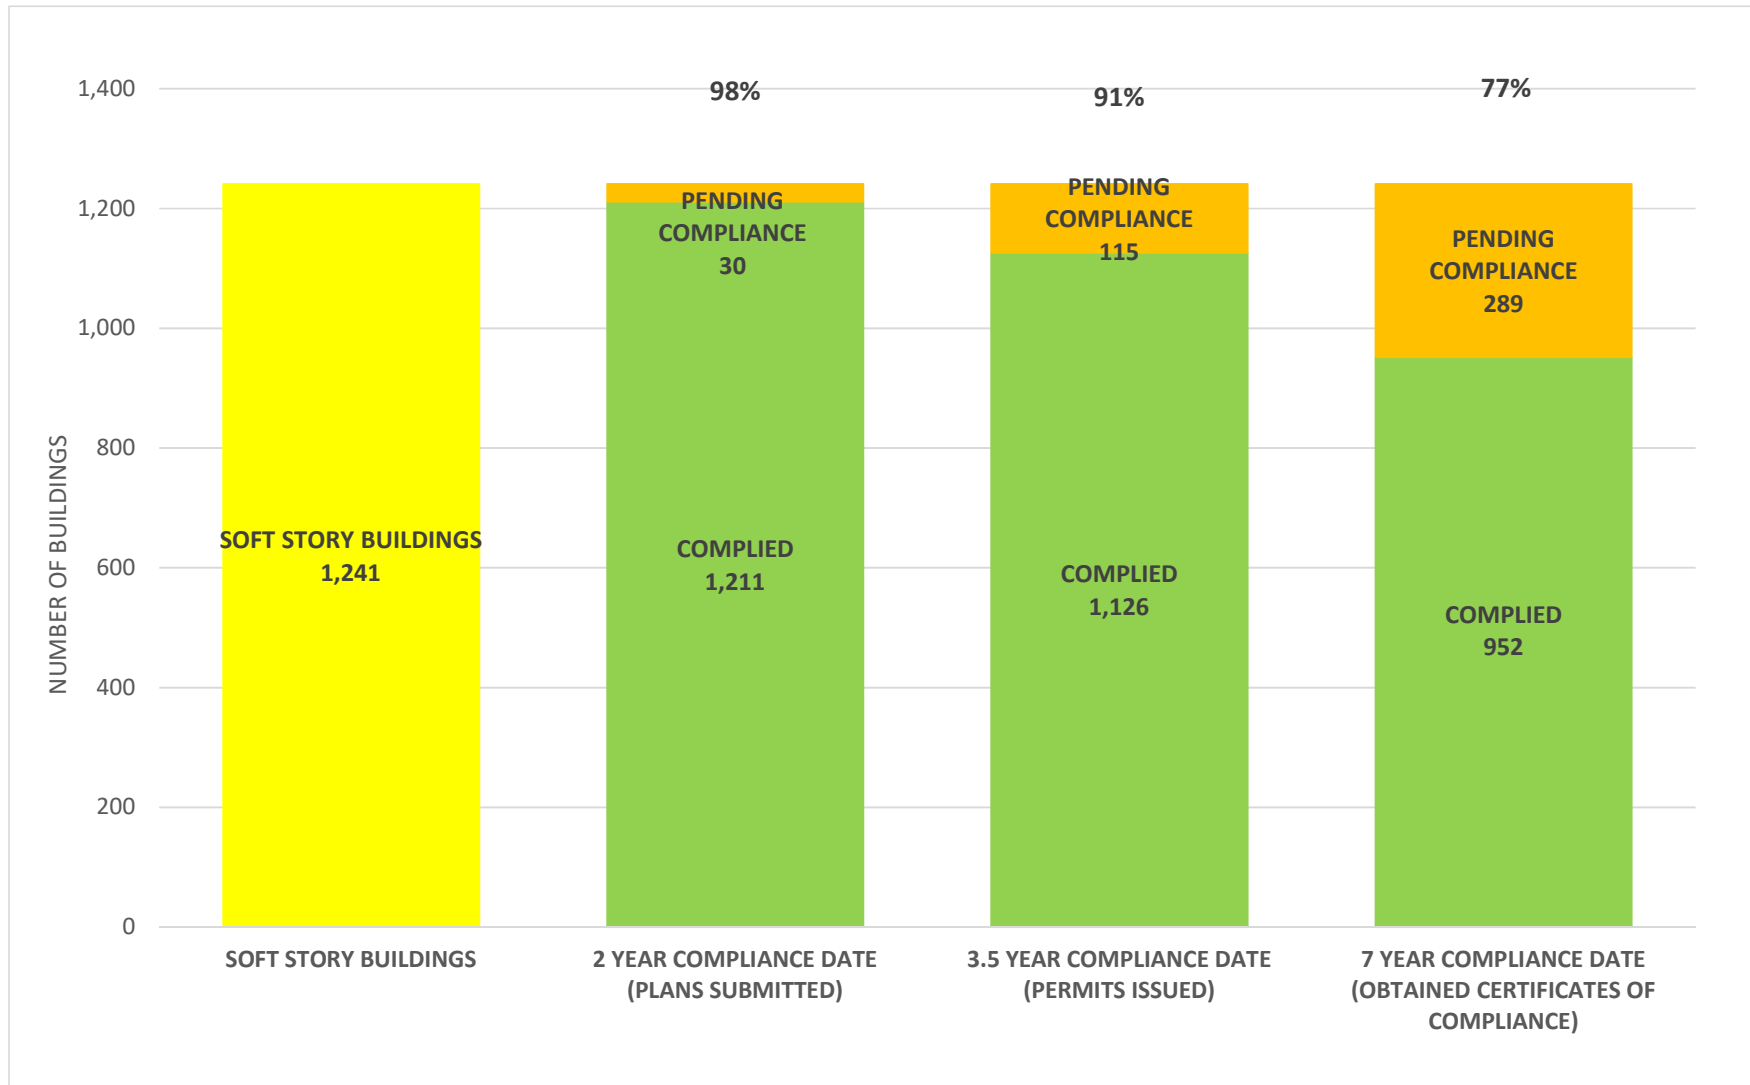

SOFT STORY RETROFIT PROGRAM STATUS FOR CD 10 AS OF February 1, 2024