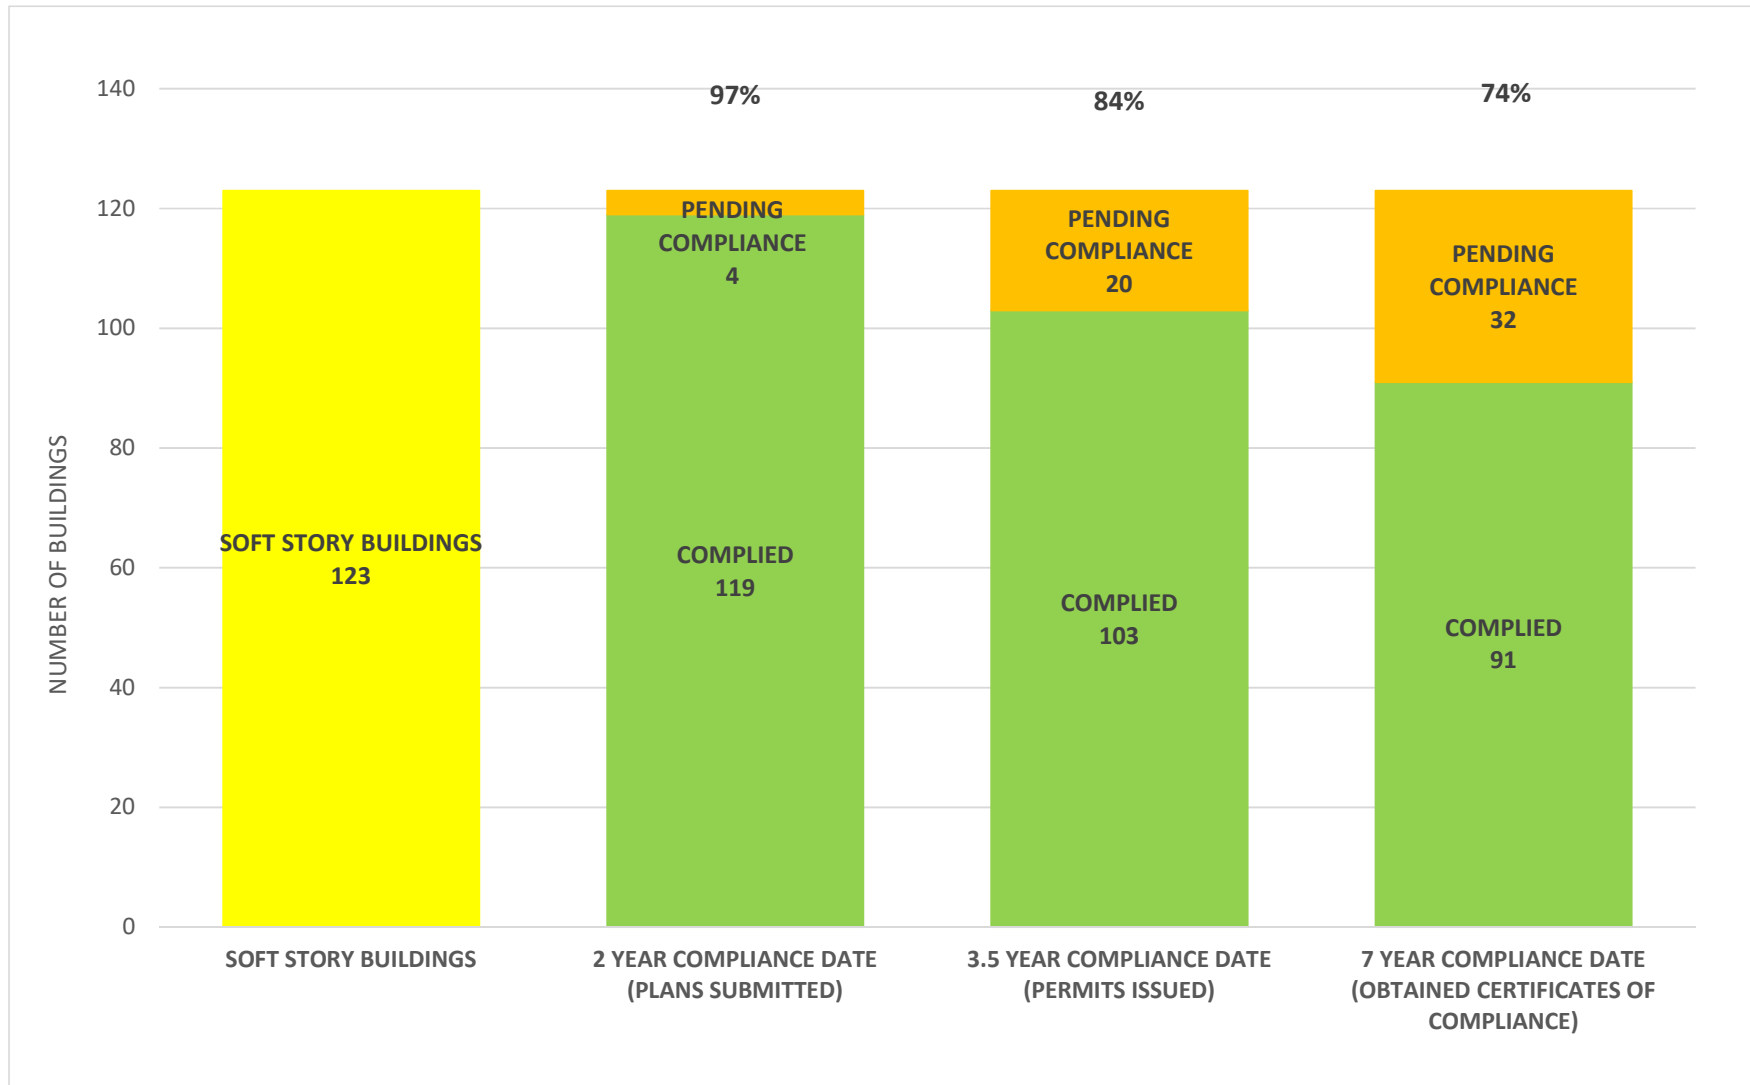

SOFT STORY RETROFIT PROGRAM STATUS FOR CD 4 AS OF February 1, 2024

SOFT STORY RETROFIT PROGRAM STATUS FOR CD 5 AS OF February 1, 2024

SOFT STORY RETROFIT PROGRAM STATUS FOR CD 6 AS OF February 1, 2024

SOFT STORY RETROFIT PROGRAM STATUS FOR CD 7 AS OF February 1, 2024