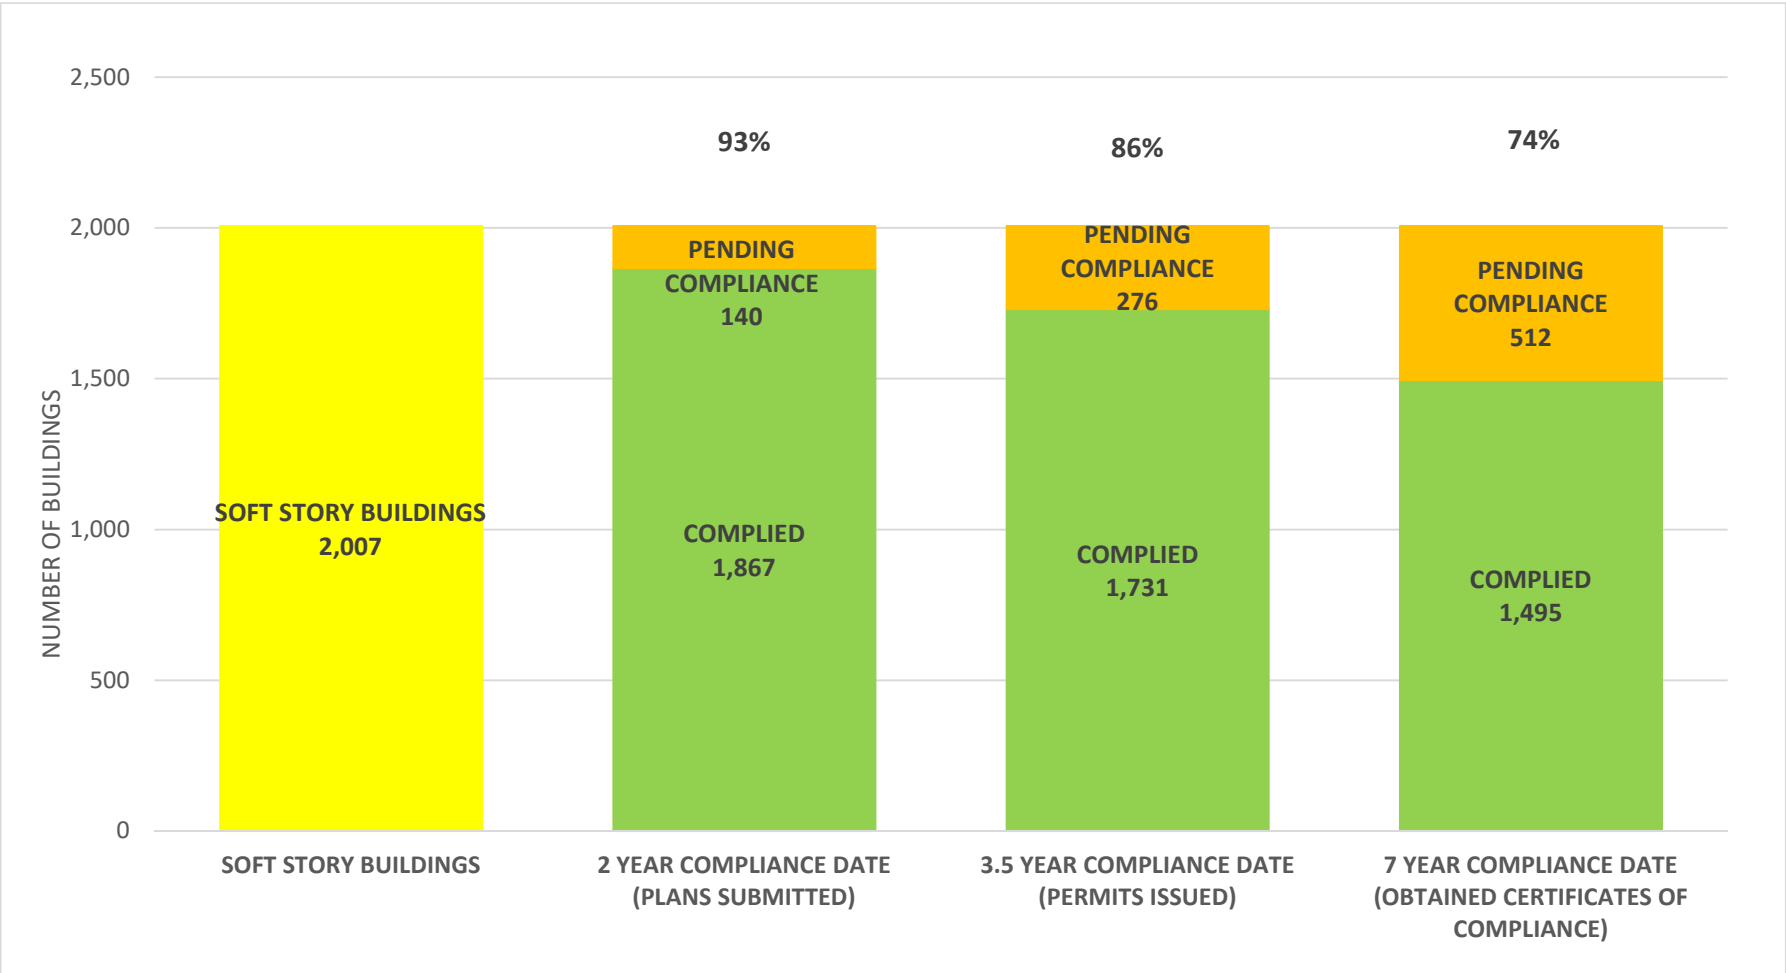

SOFT STORY RETROFIT PROGRAM STATUS FOR CD 8 AS OF February 1, 2024

SOFT STORY RETROFIT PROGRAM STATUS FOR CD 9 AS OF February 1, 2024

SOFT STORY RETROFIT PROGRAM STATUS FOR CD 10 AS OF February 1, 2024

SOFT STORY RETROFIT PROGRAM STATUS FOR CD 11 AS OF February 1, 2024