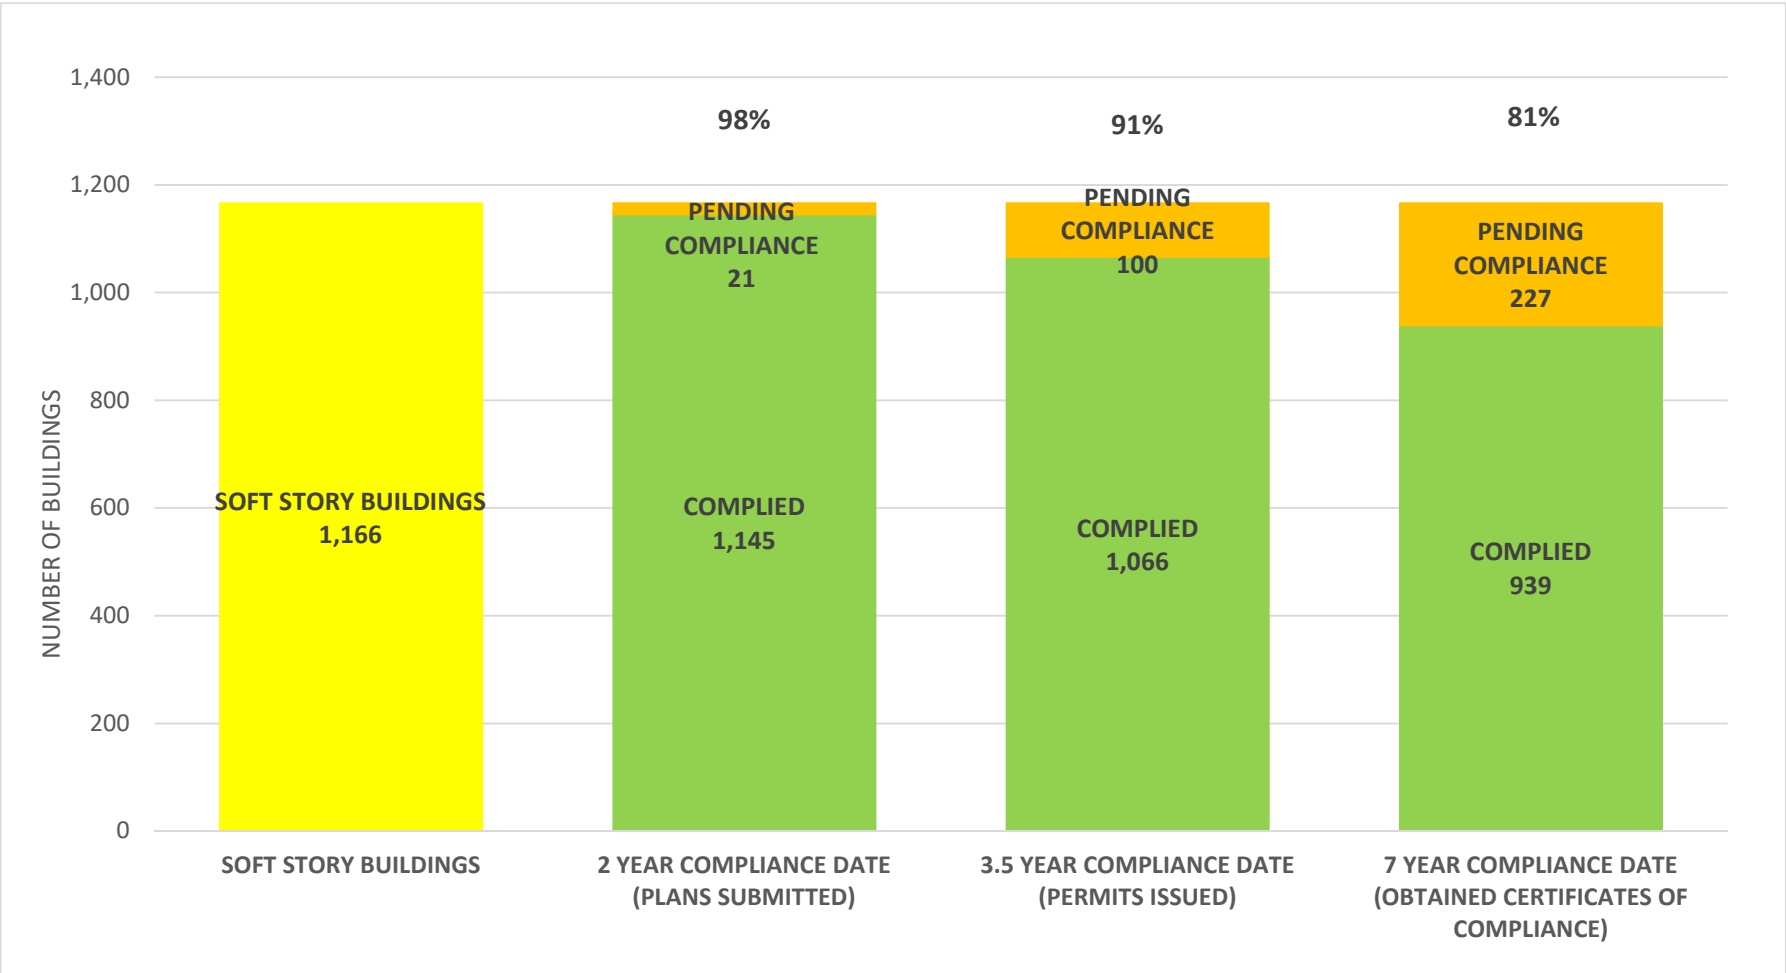

SOFT STORY RETROFIT PROGRAM STATUS FOR CD 13 AS OF February 1, 2024