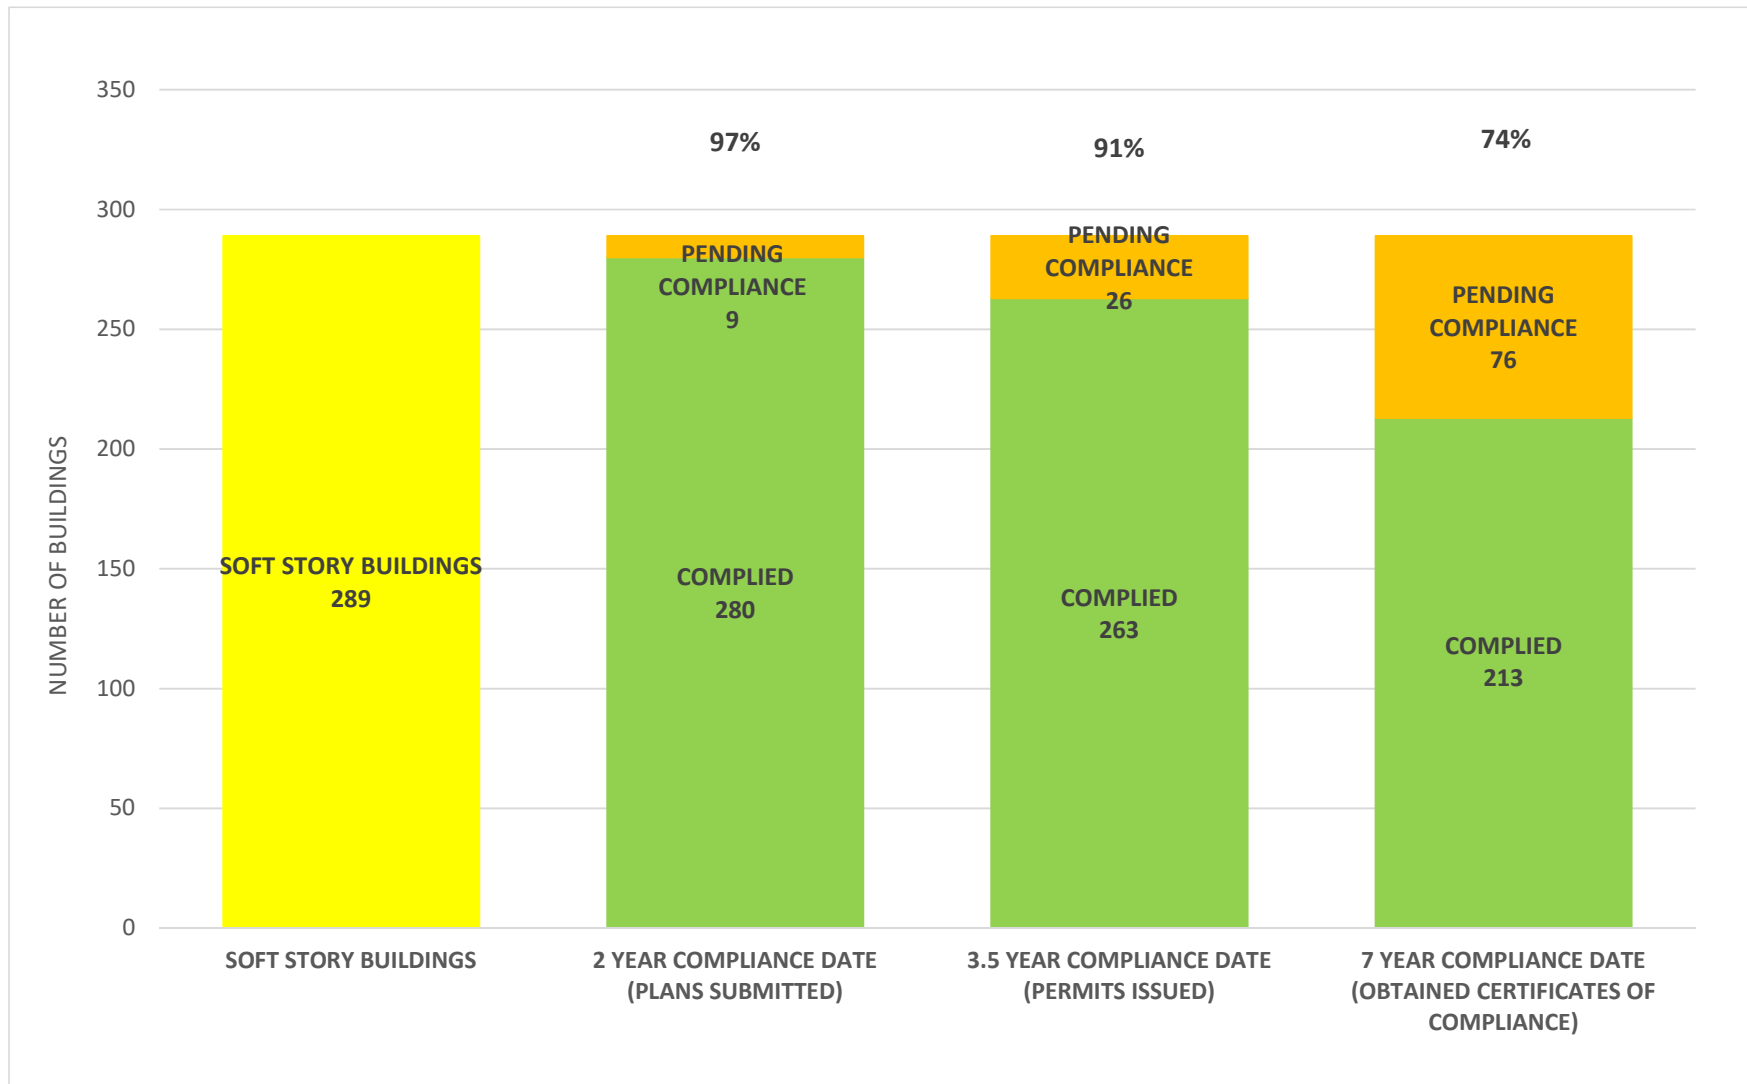

SOFT STORY RETROFIT PROGRAM STATUS FOR CD 12 AS OF February 1, 2024