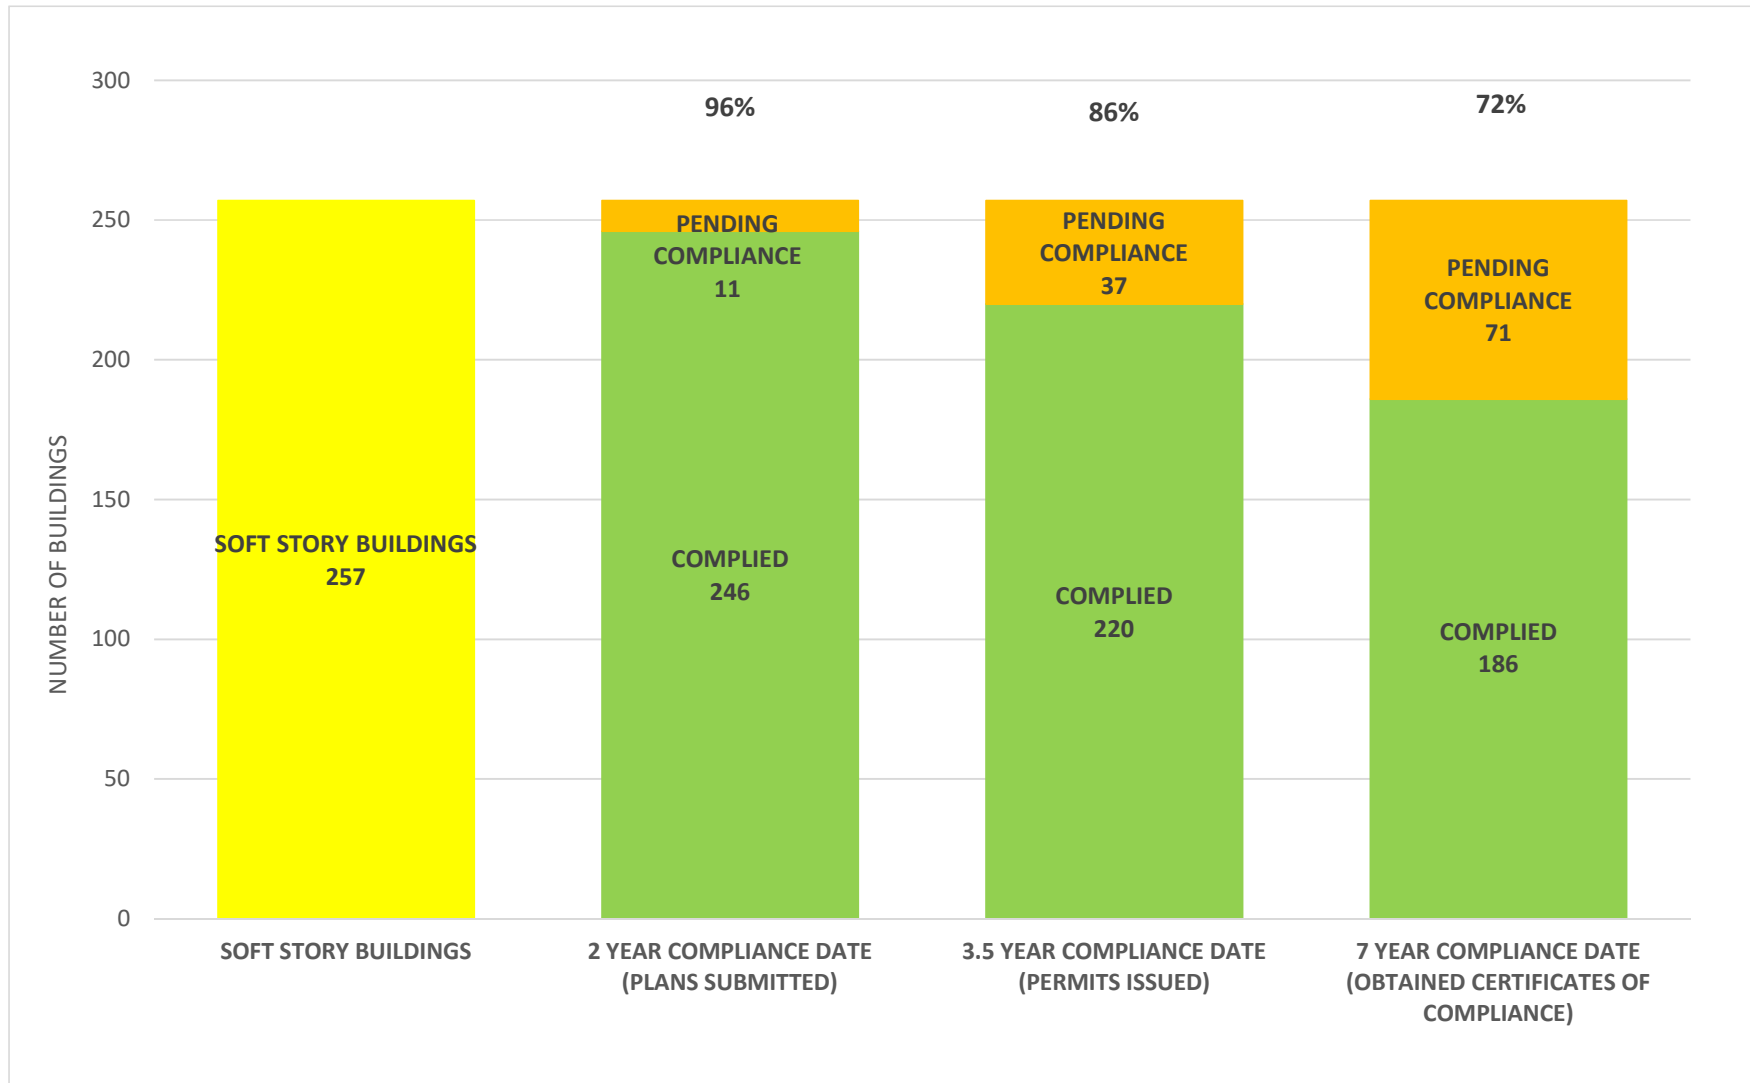

SOFT STORY RETROFIT PROGRAM STATUS FOR CD 14 AS OF February 1, 2024