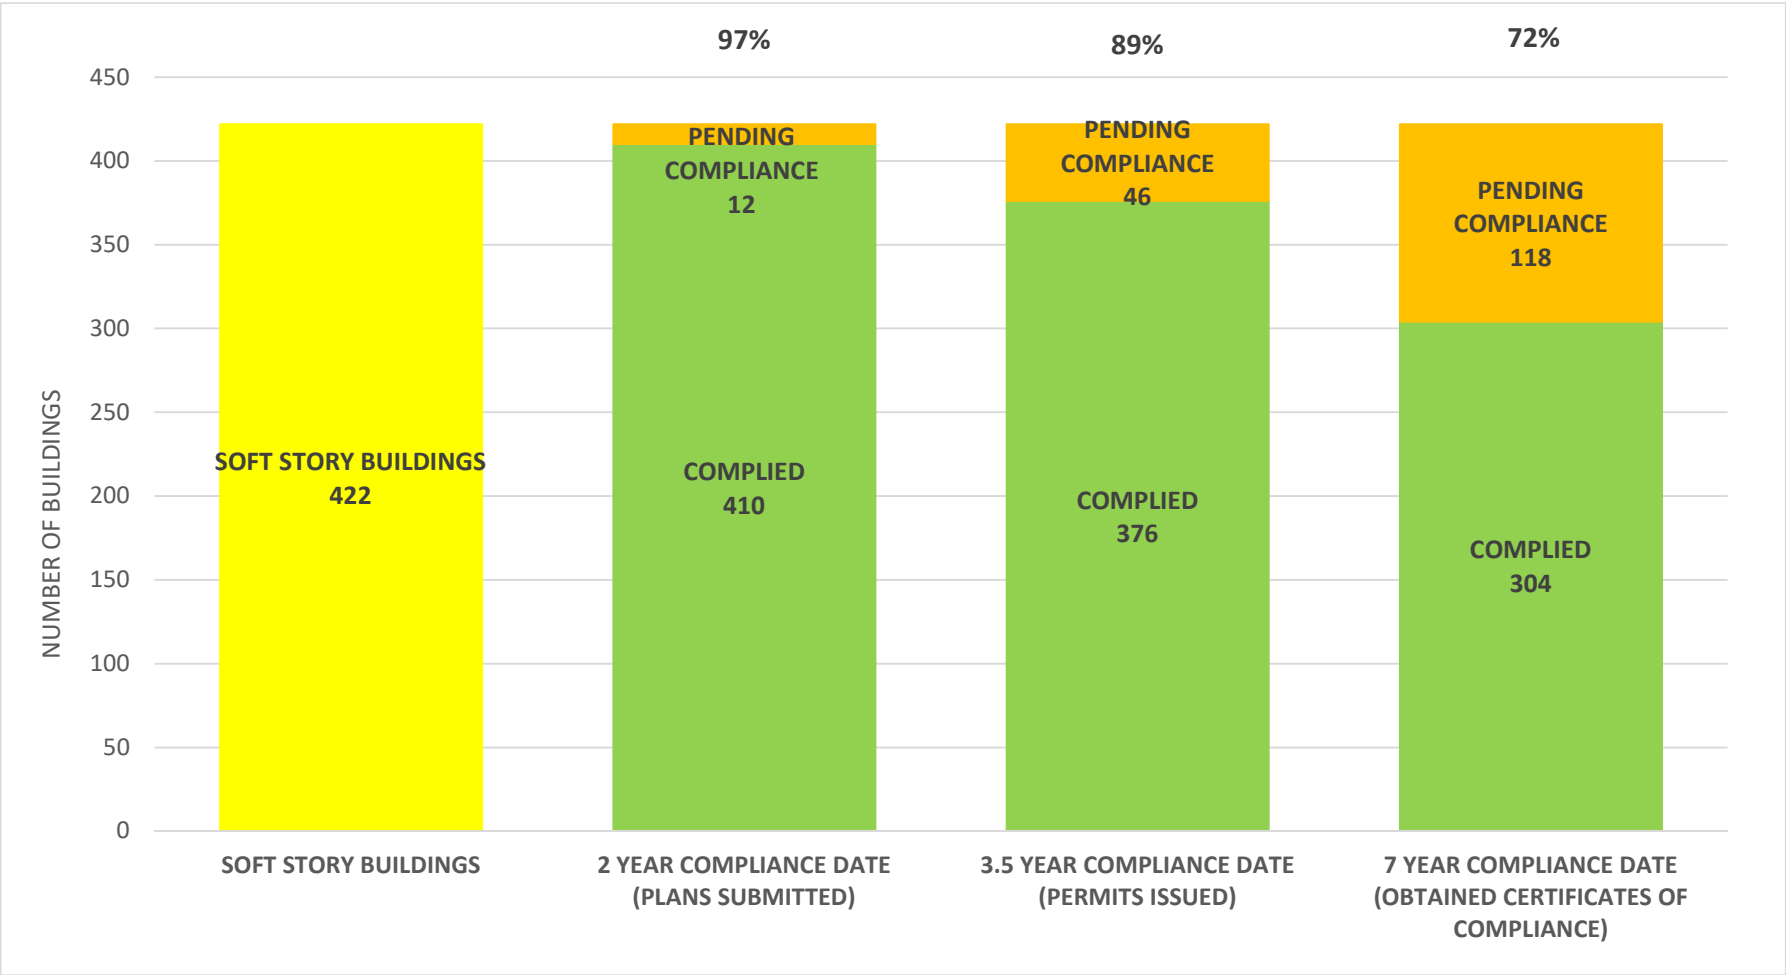

SOFT STORY RETROFIT PROGRAM STATUS FOR CD 1 AS OF February 1, 2024